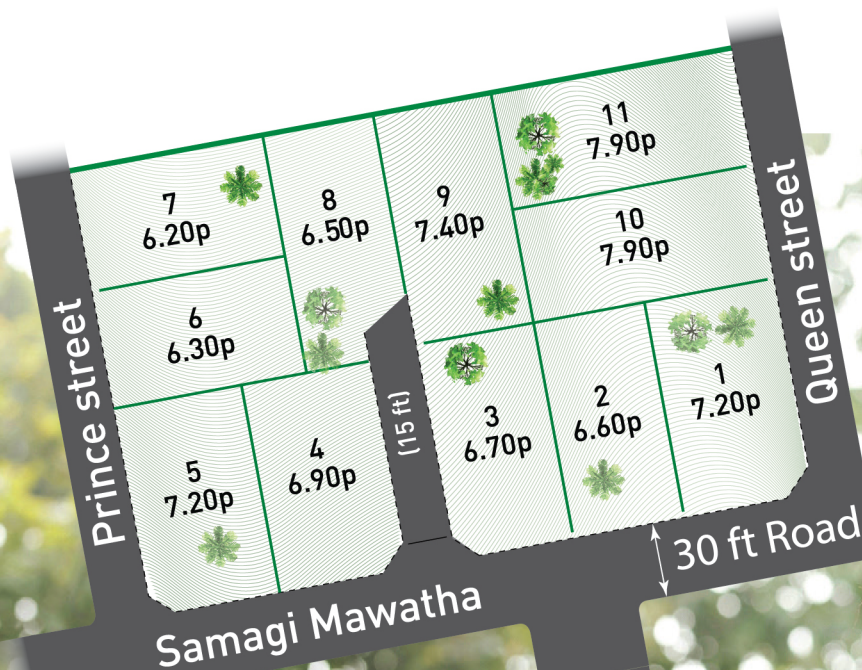

Buy your own space Build your own castle

Jaela City

Royal Square

- All approvals obtained
- Immediate deed transfer
- Water & Electricity available
- Bank loans can be arranged

Facing a 30ft wide road

Ample parking space

10 minutes drive to the Airport

15 minute drive to Colombo

3 minutes to Highway Entrance

2 km to Ja-Ela Railway

Easy access to all state and private banks

Walking distance to Keells Super,
bus stops, and healthcare facilities.

Special promotion for
one time payments

Call +94 (0) 701 688 888 | +94 (0) 112 805 555

www.ehela.lk

A Royal block of land in a peaceful neighbourhood is waiting for you in the city of Ja-Ela. Royal Square Ja-Ela is for those who value privacy and a spacious environment including all the amenities of a fast growing city.

Easily Access

KFC, Pizza Hut, Burger King, Realty Plaza, Ja-Ela K-Zone, Movie Theatres, Cargills Food City, Water Board, Police Station, Telecom, Negombo Road, All State and Private Banks, Hospitals, Many Restaurants and Much More.