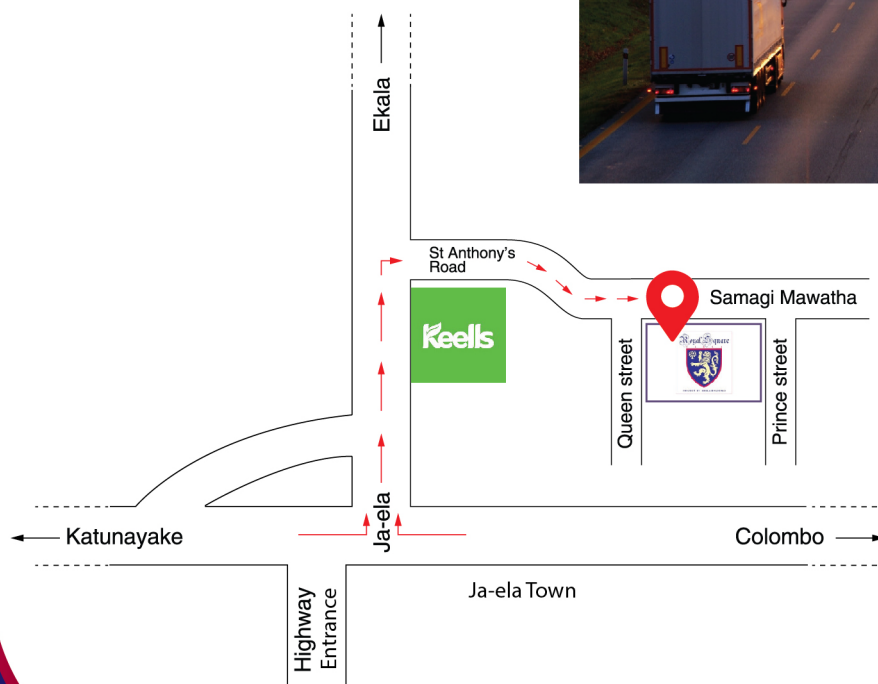

10 minutes drive to the Airport

15 minute drive to Colombo

3 minutes to Highway Entrance

2 km to Ja-Ela Railway

Easy access to all state and private banks

Walking distance to Keells Super,
bus stops, and healthcare facilities.

Easily Access

KFC, Pizza Hut, Burger King, Realty Plaza, Ja-Ela K-Zone, Movie Theatres, Cargills Food City, Water Board, Police Station, Telecom, Negombo Road, All State and Private Banks, Hospitals, Many Restaurants and Much More.